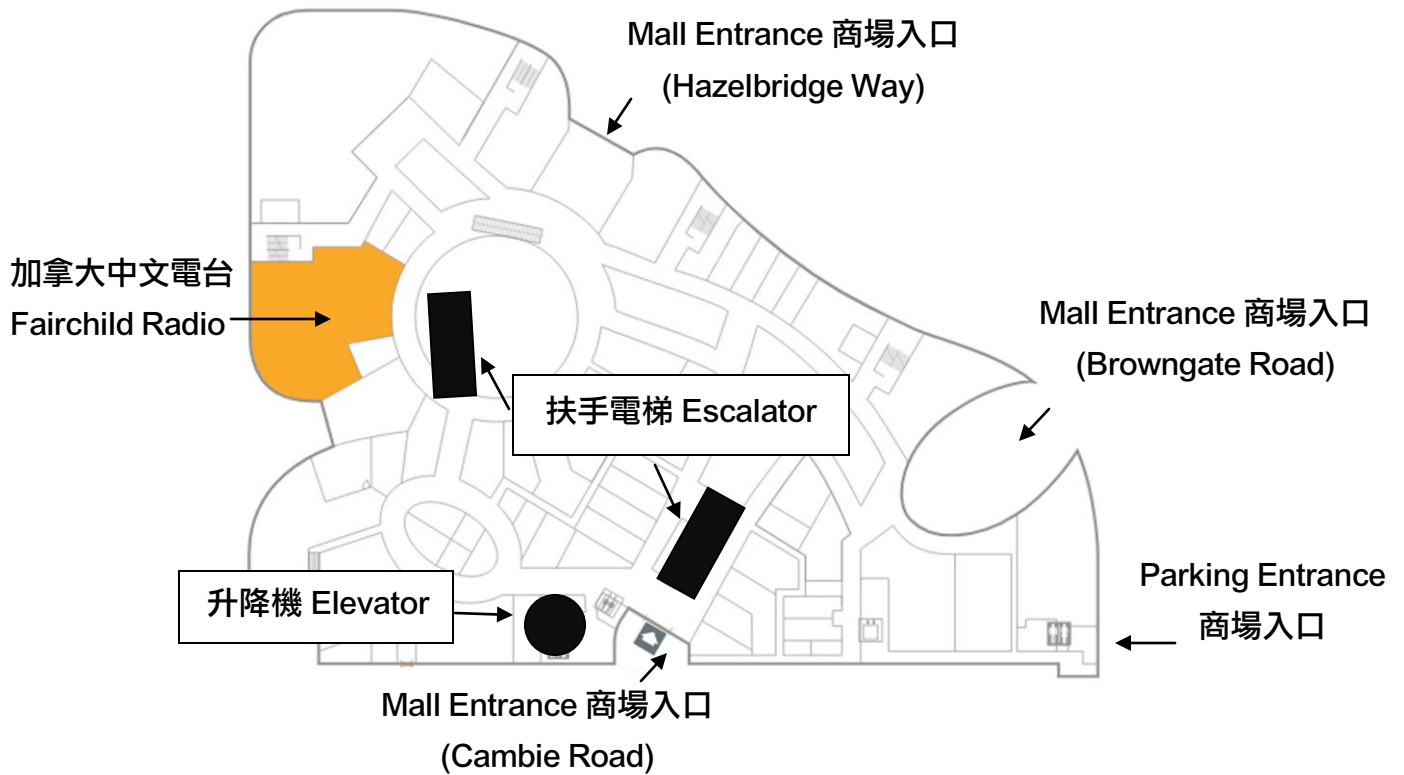

如何前往加拿大中文電台

How to Get to Fairchild Radio

#2090 - 4151 Hazelbridge Way #2090, Richmond, BC V6X 4J7

(位於列治文時代坊內 Located inside Aberdeen Centre)

Aberdeen Centre Map 時代坊地圖

搭乘公共交通 By Public Transit

1. 搭乘天車 via Canada Line

- 搭乘加拿大線至 Aberdeen 站。Take the Canada Line to Aberdeen Station.
- 出站後，沿著 No. 3 Road 向北前進，前往 Cambie Road。Exit the station and head north on No. 3 Road toward Cambie Road.
- 在 Cambie Road 右轉，步行約 3 分鐘。Turn right onto Cambie Road Way and walk about 3 minutes.
- 時代坊位於右手邊。Aberdeen Centre will be on your right-hand side.

2. 搭乘公車 via Bus

- 搭乘 403 號公車或 410 號公車，在 Aberdeen Centre (Hazelbridge Way & Browngate Road 站) 下車。Take Bus 403 or Bus 410 to Aberdeen Centre (Hazelbridge Way & Browngate Road stop).
- 下車後步行約 1 分鐘，即可抵達時代坊。Walk about 1 minute to reach Aberdeen Centre.

2. 街邊付費停車 Street Paid Parking

- 時代坊周邊 (Hazelbridge Way 和 Browngate Road) 提供街邊收費停車位，需依照停車標誌規定付款。沿設有付費停車位。Street parking is available around Aberdeen Centre with payment required as per signage.
- 停車後，請搭乘升降機或扶手電梯至位於 2 樓的加拿大中文電台。
After parking, take the elevator or escalator to the 2nd floor to reach Fairchild Radio.